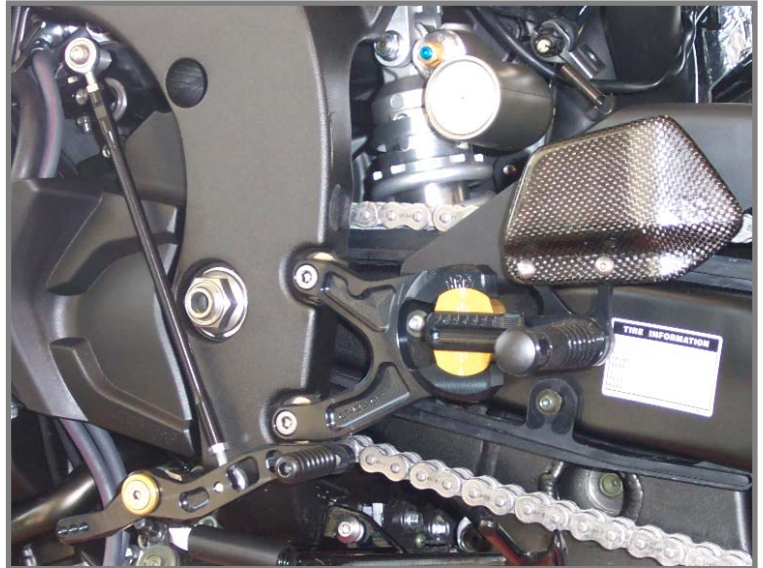

vcr38gt-Y01-*.rearsets yamaha

* =G=gold, B=black, GB=gold-black, BG= black-gold

vcr38gt-Y01-*.yamaha

vcr38gt.features

- continuously adjustable
- standard and gp shifting possible (for gp shift you need to remove the sprocket cover)
- left carbon heel protector (right side optional CAR01-R-8-49)
- no play, double ball-bearing gear and brake lever
- gear lever with rolling toe piece
- adjustable toe piece
- hard anodized color combinations
- TÜV-parts certificate